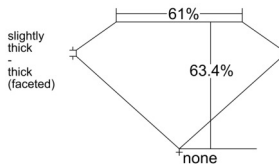

GIA®

FACSIMILE

GIA REPORT 6541397261

Verify this report at GIA.edu

GIA NATURAL DIAMOND DOSSIER®

January 08, 2026
GIA Report Number 6541397261
Shape and Cutting Style ..... Heart Brilliant
Measurements ..... 4.64 x 5.53 x 3.51 mm

GRADING RESULTS

Carat Weight ..... 0.51 carat
Color Grade ..... J
Clarity Grade VVS1

ADDITIONAL GRADING INFORMATION

Polish ..... Excellent
Symmetry ..... Excellent
Fluorescence ..... None
Clarity Characteristics ..... Cloud, Pinpoint, Feather
Inscription(s): GIA 6541397261

PROPORTIONS

Profile not to actual proportions

GRADING SCALES

GIA COLOR SCALE		GIA CLARITY SCALE			
COLORLESS	D	VERY VERY SLIGHTLY INCLUDED	FLAWLESS		
	E		INTERNALLY FLAWLESS		
	F		VVS₁		
	NEAR COLORLESS	G	VVS₂		
		H	VERY SLIGHTLY INCLUDED	VS₁	
		I		VS₂	
		FAINT	J	SLIGHTLY INCLUDED	SI₁
			K		SI₂
	L		INCLUDED		I₁
	M	I₂			
N	I₃				
VERT LIGHT	O				
	P				
	Q				
	R				
	S				
	T				
LIGHT	U				
	V				
	W				
	X				
Y					
Z