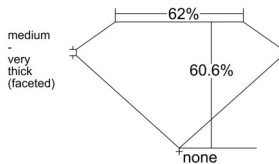

GIA®

FACSIMILE

GIA REPORT 6541397178

Verify this report at GIA.edu

GIA NATURAL DIAMOND DOSSIER®

January 07, 2026
GIA Report Number 6541397178
Shape and Cutting Style ..... Heart Brilliant
Measurements ..... 4.55 x 5.45 x 3.30 mm

GRADING RESULTS

Carat Weight ..... 0.50 carat
Color Grade ..... K
Clarity Grade VVS1

ADDITIONAL GRADING INFORMATION

Polish ..... Very Good
Symmetry ..... Excellent
Fluorescence ..... None
Clarity Characteristics ..... Pinpoint
Inscription(s): GIA 6541397178

PROPORTIONS

Profile not to actual proportions

GRADING SCALES

GIA COLOR SCALE		GIA CLARITY SCALE			
COLORLESS	D	VERY VERY SLIGHTLY INCLUDED	FLAWLESS		
	E		INTERNALLY FLAWLESS		
	F	VERY SLIGHTLY INCLUDED	VVS₁		
	G		VVS₂		
	H		VS₁		
	NEAR COLORLESS	I	SLIGHTLY INCLUDED	VS₂	
		J		SI₁	
		FAINT	K	INCLUDED	SI₂
			L		I₁
			M		I₂
VERT LIGHT	N	NOT GRADED	I₃		
	O				
	P				
	Q				
	R				
	S				
	T				
LIGHT	U				
	V				
	W				
	X				
Y					
Z