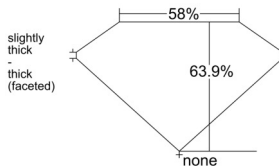

GIA®

FACSIMILE

GIA REPORT 6541395055

Verify this report at GIA.edu

GIA NATURAL DIAMOND DOSSIER®

January 08, 2026
GIA Report Number 6541395055
Shape and Cutting Style ..... Heart Brilliant
Measurements ..... 5.86 x 6.46 x 4.13 mm

GRADING RESULTS

Carat Weight ..... 0.90 carat
Color Grade ..... F
Clarity Grade VS1

ADDITIONAL GRADING INFORMATION

Polish ..... Excellent
Symmetry ..... Excellent
Fluorescence ..... Faint
Clarity Characteristics ..... Crystal
Inscription(s): GIA 6541395055

PROPORTIONS

Profile not to actual proportions

GRADING SCALES

GIA COLOR SCALE		GIA CLARITY SCALE			
COLORLESS	D	VERY VERY SLIGHTLY INCLUDED	FLAWLESS		
	E		INTERNALLY FLAWLESS		
	F	VERY SLIGHTLY INCLUDED	VVS₁		
	G		VVS₂		
	H		VS₁		
	NEAR COLORLESS	I	SLIGHTLY INCLUDED	VS₂	
		J		SI₁	
		FAINT	K	INCLUDED	SI₂
			L		I₁
			M		I₂
VERT LIGHT	N	LIGHT	I₃		
	O				
	P				
	Q				
	R