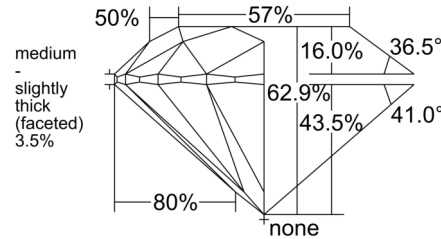

GIA REPORT
6541394926

Verify this report at GIA.edu

FACSIMILE

This is a digital representation of the original GIA Report. This representation might not be accepted in lieu of the original GIA Report in certain circumstances. The original GIA Report includes certain security features which are not reproducible on this facsimile.

GIA NATURAL DIAMOND GRADING REPORT

January 19, 2026
GIA Report Number 6541394926
Shape and Cutting Style ..... Round Brilliant
Measurements ..... 10.85 - 10.91 x 6.84 mm

GRADING RESULTS

Carat Weight ..... 5.02 carat
Color Grade ..... F
Clarity Grade SI1
Cut Grade ..... Excellent

ADDITIONAL GRADING INFORMATION

Polish ..... Excellent
Symmetry ..... Excellent
Fluorescence ..... None
Inscription(s): GIA 6541394926
Comments: Pinpoints are not shown.

PROPORTIONS

Profile to actual proportions

GRADING SCALES

GIA
COLOR
SCALE

COLORLESS	D
	E
	F
	G
NEAR COLORLESS	H
	I
	J
FANT	K
	L
	M
VERY LIGHT	N
	O
	P
	Q
	R
	S
	T
	U
LIGHT	V
	W
	X
	Y
	Z

GIA
CLARITY
SCALE

	FLAWLESS
	INTERNALLY FLAWLESS
VERY VERY SLIGHTLY INCLUDED	VVS₁
	VVS₂
VERY SLIGHTLY INCLUDED	VS₁
	VS₂
SLIGHTLY INCLUDED	SI₁
	SI₂
INCLUDED	I₁
	I₂
	I₃

GIA
CUT
SCALE

	EXCELLENT
	VERY GOOD
	GOOD
	FAIR
	POOR