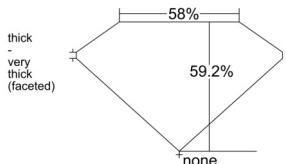

GIA®

FACSIMILE

GIA REPORT 6541391668

Verify this report at GIA.edu

GIA NATURAL DIAMOND DOSSIER®

January 06, 2026
GIA Report Number **6541391668**
Shape and Cutting Style ..... **Heart Brilliant**
Measurements ..... **5.16 x 5.73 x 3.39 mm**

GRADING RESULTS

Carat Weight ..... **0.60 carat**
Color Grade ..... **F**
Clarity Grade **S11**

ADDITIONAL GRADING INFORMATION

Polish ..... **Excellent**
Symmetry ..... **Very Good**
Fluorescence ..... **None**
Clarity Characteristics ..... **Crystal, Cloud, Feather**
Inscription(s): **GIA 6541391668**

PROPORTIONS

Profile not to actual proportions

GRADING SCALES

GIA COLOR SCALE		GIA CLARITY SCALE			
COLORLESS	D	VERY VERY SLIGHTLY INCLUDED	FLAWLESS		
	E		INTERNALLY FLAWLESS		
	F	VERY SLIGHTLY INCLUDED	VVS₁		
	G		VVS₂		
	H		VS₁		
	NEAR COLORLESS	I	SLIGHTLY INCLUDED	VS₂	
		J		S1₁	
		FAINT	K	INCLUDED	S1₂
			L		I₁
			M		I₂
VERT LIGHT	N	INCLUDED	I₃		
	O				
	P				
	Q				
	R				
LIGHT	S				
	T				
	U				
	V				
	W				
X					
Y					
Z