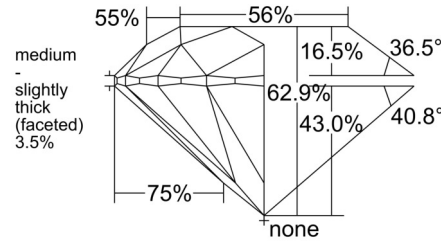

GIA NATURAL DIAMOND GRADING REPORT

January 08, 2026

GIA Report Number ..... 6541381303

Shape and Cutting Style ..... Round Brilliant

Measurements ..... 10.81 - 10.90 x 6.83 mm

GRADING RESULTS

Carat Weight ..... 5.02 carat

Color Grade ..... K

Clarity Grade ..... SI2

Cut Grade ..... Excellent

ADDITIONAL GRADING INFORMATION

Polish ..... Excellent

Symmetry ..... Excellent

Fluorescence ..... None

Inscription(s): GIA 6541381303

**Comments:** Additional twinning wisps, clouds, pinpoints, internal graining and surface graining are not shown.

PROPORTIONS

Profile to actual proportions

CLARITY CHARACTERISTICS

KEY TO SYMBOLS\*

-  Twinning Wisp
-  Feather
-  Knot

\* Red symbols denote internal characteristics (inclusions). Green or black symbols denote external characteristics (blemishes). Diagram is an approximate representation of the diamond, and symbols shown indicate type, position, and approximate size of clarity characteristics. All clarity characteristics may not be shown. Details of finish are not shown.