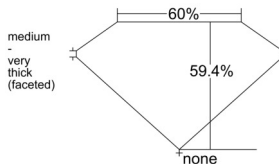

GIA®

FACSIMILE

GIA REPORT 6541381131

Verify this report at GIA.edu

GIA NATURAL DIAMOND DOSSIER®

January 06, 2026
GIA Report Number **6541381131**
Shape and Cutting Style ..... **Heart Brilliant**
Measurements ..... **5.24 x 6.15 x 3.65 mm**

GRADING RESULTS

Carat Weight ..... **0.70 carat**
Color Grade ..... **H**
Clarity Grade **VS1**

ADDITIONAL GRADING INFORMATION

Polish ..... **Very Good**
Symmetry ..... **Very Good**
Fluorescence ..... **Faint**
Clarity Characteristics ..... **Twining Wisp, Pinpoint**
Inscription(s): **GIA 6541381131**

PROPORTIONS

Profile not to actual proportions

GRADING SCALES

GIA COLOR SCALE		GIA CLARITY SCALE			
COLORLESS	D	VERY VERY SLIGHTLY INCLUDED	FLAWLESS		
	E		INTERNALLY FLAWLESS		
	F	VERY SLIGHTLY INCLUDED	VVS₁		
	G		VVS₂		
	H		VS₁		
	NEAR COLORLESS	I	SLIGHTLY INCLUDED	VS₂	
		J		SI₁	
		FAINT	K	INCLUDED	SI₂
			L		I₁
			M		I₂
VERT LIGHT	N	INCLUDED	I₃		
	O				
	P				
	Q				
	R				
LIGHT	S				
	T				
	U				
	V				
	W				
X					
Y					
Z