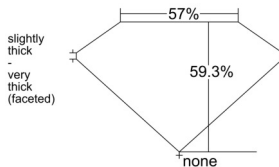

GIA®

FACSIMILE

GIA REPORT 6541380748

Verify this report at GIA.edu

GIA NATURAL DIAMOND DOSSIER®

January 06, 2026
GIA Report Number 6541380748
Shape and Cutting Style ..... Heart Brilliant
Measurements ..... 4.78 x 5.50 x 3.26 mm

GRADING RESULTS

Carat Weight ..... 0.51 carat
Color Grade ..... G
Clarity Grade VS2

ADDITIONAL GRADING INFORMATION

Polish ..... Very Good
Symmetry ..... Excellent
Fluorescence ..... None
Clarity Characteristics ..... Crystal, Cloud
Inscription(s): GIA 6541380748

PROPORTIONS

Profile not to actual proportions

GRADING SCALES

GIA COLOR SCALE		GIA CLARITY SCALE			
COLORLESS	D	VERY VERY SLIGHTLY INCLUDED	FLAWLESS		
	E		INTERNALLY FLAWLESS		
	F	VERY SLIGHTLY INCLUDED	VVS₁		
	G		VVS₂		
	H		VS₁		
	NEAR COLORLESS	I	SLIGHTLY INCLUDED	VS₂	
		J		SI₁	
		FAINT	K	INCLUDED	SI₂
			L		I₁
			M		I₂
VERT LIGHT	N	LIGHT	I₃		
	O				
	P				
	Q				
	R