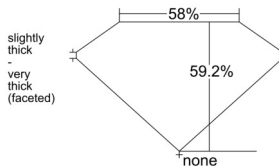

GIA®

FACSIMILE

GIA REPORT 6541379828

Verify this report at GIA.edu

GIA NATURAL DIAMOND DOSSIER®

January 06, 2026
GIA Report Number 6541379828
Shape and Cutting Style ..... Heart Brilliant
Measurements ..... 4.97 x 5.52 x 3.27 mm

GRADING RESULTS

Carat Weight ..... 0.52 carat
Color Grade ..... F
Clarity Grade VVS1

ADDITIONAL GRADING INFORMATION

Polish ..... Excellent
Symmetry ..... Excellent
Fluorescence ..... Faint
Clarity Characteristics ..... Pinpoint
Inscription(s): GIA 6541379828

PROPORTIONS

Profile not to actual proportions

GRADING SCALES

GIA COLOR SCALE		GIA CLARITY SCALE			
COLORLESS	D	VERY VERY SLIGHTLY INCLUDED	FLAWLESS		
	E		INTERNALLY FLAWLESS		
	F	VERY SLIGHTLY INCLUDED	VVS₁		
	G		VVS₂		
	H		VS₁		
	NEAR COLORLESS	I	SLIGHTLY INCLUDED	VS₂	
		J		SI₁	
		FAINT	K	INCLUDED	SI₂
			L		I₁
			M		I₂
VERT LIGHT	N	LIGHT	I₃		
	O				
	P				
	Q				
LIGHT	R				
	S				
	T				
	U				
	V				
	W				
	X				
	Y				
	Z