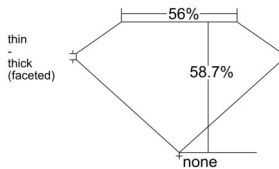

GIA®

FACSIMILE

GIA REPORT 6541365890

Verify this report at GIA.edu

GIA NATURAL DIAMOND DOSSIER®

January 02, 2026
GIA Report Number 6541365890
Shape and Cutting Style ..... Heart Brilliant
Measurements ..... 5.70 x 6.70 x 3.93 mm

GRADING RESULTS

Carat Weight ..... 0.90 carat
Color Grade ..... G
Clarity Grade VS1

ADDITIONAL GRADING INFORMATION

Polish ..... Excellent
Symmetry ..... Excellent
Fluorescence ..... None
Clarity Characteristics ..... Feather, Cloud, Needle
Inscription(s): GIA 6541365890

PROPORTIONS

Profile not to actual proportions

GRADING SCALES

GIA COLOR SCALE		GIA CLARITY SCALE	
COLORLESS	D	VERY VERY SLIGHTLY INCLUDED	FLAWLESS
	E		INTERNALLY FLAWLESS
	F		VVS₁
	G		VVS₂
	H		VS₁
	I		VS₂
	J		SI₁
	K		SI₂
	L		I₁
	M		I₂
NEAR COLORLESS	N	SLIGHTLY INCLUDED	I₃
	O		
	P		
	Q		
FAINT	R		
	S		
	T		
	U		
VERY LIGHT	V		
	W		
	X		
	Y		
LIGHT	Z