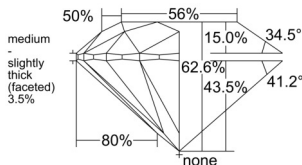

GIA®

FACSIMILE

GIA NATURAL DIAMOND DOSSIER®

January 01, 2026
GIA Report Number 6541360690
Shape and Cutting Style ..... Round Brilliant
Measurements ..... 4.41 - 4.45 x 2.77 mm

GRADING RESULTS

Carat Weight ..... 0.33 carat
Color Grade ..... F
Clarity Grade VVS1
Cut Grade ..... Excellent

ADDITIONAL GRADING INFORMATION

Polish ..... Excellent
Symmetry ..... Excellent
Fluorescence ..... None
Clarity Characteristics ..... Pinpoint
Inscription(s): GIA 6541360690

GIA REPORT 6541360690

Verify this report at GIA.edu

PROPORTIONS

GRADING SCALES

GIA COLOR SCALE

COLORLESS	D
	E
	F
	G
	H
	I
	J
NEAR COLORLESS	K
	L
Faint	M
	N
	O
	P
	Q
	R
	S
	T
	U
	V
	W
	X
	Y
LIGHT	Z

GIA CLARITY SCALE

FLAWLESS	INTERNAL FLAWLESS	
		FLAWLESS
VERY VERY SLIGHTLY INCLUDED	VVS₁	
	VVS₂	
VERY SLIGHTLY INCLUDED	VS₁	
	VS₂	
SLIGHTLY INCLUDED	SI₁	
	SI₂	
INCLUDED	I₁	
	I₂	
	I₃	

GIA CUT SCALE

EXCELLENT
VERY GOOD
GOOD
FAIR
POOR