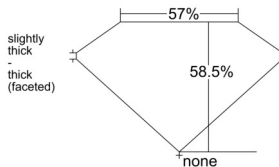

GIA®

FACSIMILE

GIA REPORT 6541350997

Verify this report at GIA.edu

GIA NATURAL DIAMOND DOSSIER®

December 31, 2025
GIA Report Number 6541350997
Shape and Cutting Style ..... Heart Brilliant
Measurements ..... 5.74 x 6.76 x 3.96 mm

GRADING RESULTS

Carat Weight ..... 0.90 carat
Color Grade ..... J
Clarity Grade VVS2

ADDITIONAL GRADING INFORMATION

Polish ..... Excellent
Symmetry ..... Very Good
Fluorescence ..... Faint
Clarity Characteristics ..... Pinpoint
Inscription(s): GIA 6541350997

PROPORTIONS

Profile not to actual proportions

GRADING SCALES

GIA COLOR SCALE		GIA CLARITY SCALE	
COLORLESS	D	VERY VERY SLIGHTLY INCLUDED	FLAWLESS
	E		INTERNALLY FLAWLESS
	F		VVS₁
	G		VVS₂
	H		VS₁
	I		VS₂
	J		SI₁
	K		SI₂
	L		I₁
	M		I₂
NEAR COLORLESS	N	SLIGHTLY INCLUDED	I₃
	O		
	P		
	Q		
FAINT	R		
	S		
	T		
	U		
VERT LIGHT	V		
	W		
	X		
	Y		
LIGHT	Z