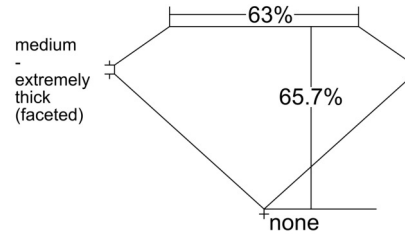

GIA NATURAL DIAMOND GRADING REPORT

December 31, 2025
GIA Report Number 6541350877
Shape and Cutting Style ..... Oval Brilliant
Measurements ..... 8.31 x 6.15 x 4.04 mm

GRADING RESULTS

Carat Weight ..... 1.50 carat
Color Grade ..... F
Clarity Grade VS1

ADDITIONAL GRADING INFORMATION

Polish ..... Excellent
Symmetry ..... Excellent
Fluorescence ..... None
Inscription(s): GIA 6541350877
Comments: Additional pinpoints are not shown.

PROPORTIONS

Profile not to actual proportions