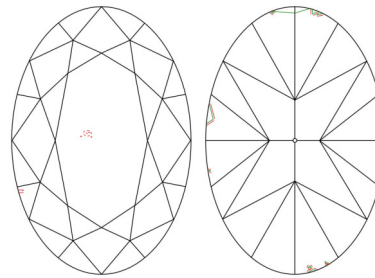

GIA NATURAL DIAMOND GRADING REPORT

December 31, 2025
 GIA Report Number 6541350877
 Shape and Cutting Style Oval Brilliant
 Measurements 8.31 x 6.15 x 4.04 mm

GRADING RESULTS

Carat Weight 1.50 carat
 Color Grade F
 Clarity Grade VS1

ADDITIONAL GRADING INFORMATION

Polish Excellent
 Symmetry Excellent
 Fluorescence None
 Inscription(s): GIA 6541350877
 Comments: Additional pinpoints are not shown.

PROPORTIONS

Profile not to actual proportions

CLARITY CHARACTERISTICS

KEY TO SYMBOLS*

-  Feather
-  Pinpoint
-  Indented Natural
-  Needle
-  Cavity
-  Natural
-  Cloud

* Red symbols denote internal characteristics (inclusions). Green or black symbols denote external characteristics (blemishes). Diagram is an approximate representation of the diamond, and symbols shown indicate type, position, and approximate size of clarity characteristics. All clarity characteristics may not be shown. Details of finish are not shown.