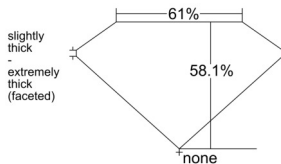

GIA®

FACSIMILE

GIA REPORT 6541350665

Verify this report at GIA.edu

GIA NATURAL DIAMOND DOSSIER®

January 02, 2026
GIA Report Number 6541350665
Shape and Cutting Style ..... Heart Brilliant
Measurements ..... 5.26 x 6.16 x 3.58 mm

GRADING RESULTS

Carat Weight ..... 0.70 carat
Color Grade I
Clarity Grade VS2

ADDITIONAL GRADING INFORMATION

Polish ..... Very Good
Symmetry ..... Excellent
Fluorescence ..... None
Clarity Characteristics ..... Crystal
Inscription(s): GIA 6541350665

PROPORTIONS

Profile not to actual proportions

GRADING SCALES

GIA COLOR SCALE		GIA CLARITY SCALE	
COLORLESS	D	VERY VERY SLIGHTLY INCLUDED	FLAWLESS
	E		INTERNALLY FLAWLESS
	F		VVS₁
	G		VVS₂
	H		VS₁
	I		VS₂
	J		SI₁
	K		SI₂
	L		I₁
	M		I₂
NEAR COLORLESS	N	SLIGHTLY INCLUDED	I₃
	O		
	P		
	Q		
FAINT	R		
	S		
	T		
	U		
VERT LIGHT	V		
	W		
	X		
	Y		
LIGHT	Z