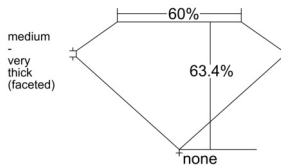

GIA®

FACSIMILE

GIA REPORT 6541350520

Verify this report at GIA.edu

GIA NATURAL DIAMOND DOSSIER®

December 31, 2025
GIA Report Number 6541350520
Shape and Cutting Style ..... Heart Brilliant
Measurements ..... 5.00 x 5.35 x 3.39 mm

GRADING RESULTS

Carat Weight ..... 0.50 carat
Color Grade ..... G
Clarity Grade VVS2

ADDITIONAL GRADING INFORMATION

Polish ..... Excellent
Symmetry ..... Excellent
Fluorescence ..... Faint
Clarity Characteristics ..... Feather, Pinpoint, Cloud
Inscription(s): GIA 6541350520

PROPORTIONS

Profile not to actual proportions

GRADING SCALES

GIA COLOR SCALE		GIA CLARITY SCALE	
COLORLESS	D	VERY VERY SLIGHTLY INCLUDED	FLAWLESS
	E		INTERNALLY FLAWLESS
	F		VVS₁
	G		VVS₂
	H		VS₁
	I		VS₂
	J		SI₁
	K		SI₂
	L		I₁
	M		I₂
NEAR COLORLESS	N	SLIGHTLY INCLUDED	I₃
	O		
	P		
	Q		
FAINT	R		
	S		
	T		
	U		
VERY LIGHT	V		
	W		
	X		
	Y		
LIGHT	Z