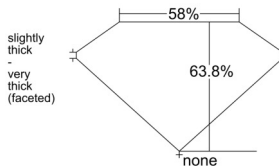

GIA®

FACSIMILE

GIA REPORT 6541350482

Verify this report at GIA.edu

GIA NATURAL DIAMOND DOSSIER®

December 31, 2025
GIA Report Number 6541350482
Shape and Cutting Style ..... Heart Brilliant
Measurements ..... 4.64 x 5.53 x 3.52 mm

GRADING RESULTS

Carat Weight ..... 0.52 carat
Color Grade ..... H
Clarity Grade VVS1

ADDITIONAL GRADING INFORMATION

Polish ..... Excellent
Symmetry ..... Very Good
Fluorescence ..... Faint
Clarity Characteristics ..... Pinpoint
Inscription(s): GIA 6541350482

PROPORTIONS

Profile not to actual proportions

GRADING SCALES

GIA COLOR SCALE		GIA CLARITY SCALE			
COLORLESS	D	VERY VERY SLIGHTLY INCLUDED	FLAWLESS		
	E		INTERNALLY FLAWLESS		
	F		VVS₁		
	NEAR COLORLESS	G	VERY SLIGHTLY INCLUDED	VVS₂	
		H		VS₁	
		FAINT	I	SLIGHTLY INCLUDED	VS₂
			J		SI₁
	K		SI₂		
	VERTICALLY LIGHT		L	INCLUDED	I₁
			M		I₂
N			I₃		
O					
P					
Q					
R					
LIGHT	S				
	T				
	U				
	V				
	W				
	X				
Y					
Z