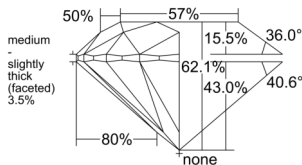

GIA®

FACSIMILE

GIA REPORT 6541330221

Verify this report at GIA.edu

GIA NATURAL DIAMOND DOSSIER®

December 29, 2025
GIA Report Number 6541330221
Shape and Cutting Style ..... Round Brilliant
Measurements ..... 4.63 - 4.68 x 2.89 mm

GRADING RESULTS

Carat Weight ..... 0.39 carat
Color Grade ..... E
Clarity Grade S11
Cut Grade ..... Excellent

ADDITIONAL GRADING INFORMATION

Polish ..... Excellent
Symmetry ..... Excellent
Fluorescence ..... None
Clarity Characteristics ..... Crystal, Cloud
Inscription(s): GIA 6541330221

PROPORTIONS

GRADING SCALES

GIA COLOR SCALE	GIA CLARITY SCALE	GIA CUT SCALE
COLOURLESS	FLAWLESS	EXCELLENT
D	INTERNALLY FLAWLESS	
E	VVS₁	VERY GOOD
F		
G	VS₁	GOOD
H		
I	SI₁	FAIR
J		
K	I₁	POOR
L		
M	I₂	
N		
O	I₃	
P		
Q		
R		
S		
T		
U		
V		
W		
X		
Y		
Z