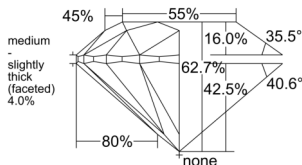

GIA®

FACSIMILE

GIA REPORT 6541325341

Verify this report at GIA.edu

GIA NATURAL DIAMOND DOSSIER®

December 26, 2025
GIA Report Number 6541325341
Shape and Cutting Style ..... Round Brilliant
Measurements ..... 4.79 - 4.81 x 3.01 mm

GRADING RESULTS

Carat Weight ..... 0.43 carat
Color Grade ..... F
Clarity Grade VVS1
Cut Grade ..... Excellent

ADDITIONAL GRADING INFORMATION

Polish ..... Excellent
Symmetry ..... Excellent
Fluorescence ..... None
Clarity Characteristics ..... Pinpoint, Cloud
Inscription(s): GIA 6541325341

PROPORTIONS

GRADING SCALES

GIA COLOR SCALE

COLORLESS	D
	E
	F
	G
	H
	I
	J
NEAR COLORLESS	K
	L
FANT	M
	N
	O
	P
VERY LIGHT	Q
	R
	S
	T
	U
	V
	W
	X
	Y
LIGHT	Z

GIA CLARITY SCALE

FLAWLESS	INTERNAL FLAWLESS	
		FLAWLESS
VERY VERY SLIGHTLY INCLUDED	VVS₁	
	VVS₂	
VERY SLIGHTLY INCLUDED	VS₁	
	VS₂	
SLIGHTLY INCLUDED	SI₁	
	SI₂	
INCLUDED	I₁	
	I₂	
	I₃	

GIA CUT SCALE

EXCELLENT
VERY GOOD
GOOD
FAIR
POOR