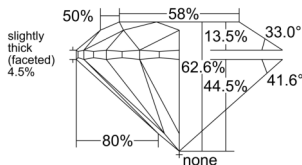

GIA®

FACSIMILE

GIA REPORT 6541323667

Verify this report at GIA.edu

GIA NATURAL DIAMOND DOSSIER®

December 26, 2025
GIA Report Number 6541323667
Shape and Cutting Style ..... Round Brilliant
Measurements ..... 3.58 - 3.61 x 2.25 mm

GRADING RESULTS

Carat Weight ..... 0.18 carat
Color Grade ..... F
Clarity Grade VS1
Cut Grade ..... Excellent

ADDITIONAL GRADING INFORMATION

Polish ..... Excellent
Symmetry ..... Excellent
Fluorescence ..... Faint
Clarity Characteristics ..... Feather, Cloud, Pinpoint
Inscription(s): GIA 6541323667

PROPORTIONS

Profile to actual proportions

GRADING SCALES

GIA COLOR SCALE	GIA CLARITY SCALE	GIA CUT SCALE	
D	FLAWLESS	EXCELLENT	
E	INTERNALLY FLAWLESS		
F		VVS₁	VERY GOOD
G	VVS₂		
H	VS₁	GOOD	
I	VS₂		
J	SI₁	FAIR	
K	SI₂		
L	I₁	POOR	
M	I₂		
N	I₃		
O			
P			
Q			
R			
S			
T			
U			
V			
W			
X			
Y			
Z