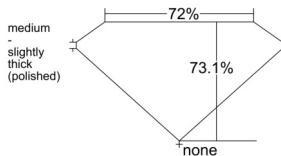

GIA®

FACSIMILE

GIA REPORT 6541323657

Verify this report at GIA.edu

GIA NATURAL DIAMOND DOSSIER®

December 26, 2025
GIA Report Number 6541323657
Shape and Cutting Style ..... Square Modified Brilliant
Measurements ..... 3.82 x 3.78 x 2.76 mm

GRADING RESULTS

Carat Weight ..... 0.33 carat
Color Grade ..... F
Clarity Grade VS1

ADDITIONAL GRADING INFORMATION

Polish ..... Excellent
Symmetry ..... Very Good
Fluorescence ..... Faint
Clarity Characteristics ..... Feather
Inscription(s): GIA 6541323657

PROPORTIONS

Profile not to actual proportions

GRADING SCALES

GIA COLOR SCALE		GIA CLARITY SCALE			
COLORLESS	D	VERY VERY SLIGHTLY INCLUDED	FLAWLESS		
	E		INTERNALLY FLAWLESS		
	F		VVS₁		
	G		VVS₂		
	NEAR COLORLESS	H	VERY SLIGHTLY INCLUDED	VS₁	
		I		VS₂	
		FAINT	J	SLIGHTLY INCLUDED	I₁
			K		I₂
	L		I₃		
	LIGHT		M	INCLUDED	
N					
O					
P					
Q					
R					
S