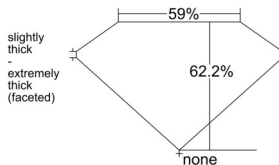

GIA®

FACSIMILE

GIA REPORT 6541313078

Verify this report at GIA.edu

GIA NATURAL DIAMOND DOSSIER®

December 25, 2025
GIA Report Number 6541313078
Shape and Cutting Style ..... Heart Brilliant
Measurements ..... 4.33 x 4.99 x 3.10 mm

GRADING RESULTS

Carat Weight ..... 0.41 carat
Color Grade I
Clarity Grade VS2

ADDITIONAL GRADING INFORMATION

Polish ..... Very Good
Symmetry ..... Very Good
Fluorescence ..... Faint
Clarity Characteristics ..... Crystal
Inscription(s): GIA 6541313078

PROPORTIONS

Profile not to actual proportions

GRADING SCALES

GIA COLOR SCALE		GIA CLARITY SCALE			
COLORLESS	D	VERY VERY SLIGHTLY INCLUDED	FLAWLESS		
	E		INTERNALLY FLAWLESS		
	F	VERY SLIGHTLY INCLUDED	VVS₁		
	G		VVS₂		
	H		VS₁		
	NEAR COLORLESS	I	SLIGHTLY INCLUDED	VS₂	
		J		SI₁	
		FAINT	K	INCLUDED	SI₂
			L		I₁
			M		I₂
VERT LIGHT	N	INCLUDED	I₃		
	O				
	P				
	Q				
	R				
LIGHT	S				
	T				
	U				
	V				
	W				
	X				
Y					
Z