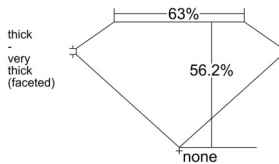

GIA®

FACSIMILE

GIA REPORT 6541313052

Verify this report at GIA.edu

GIA NATURAL DIAMOND DOSSIER®

December 27, 2025
GIA Report Number **6541313052**
Shape and Cutting Style ..... **Heart Brilliant**
Measurements ..... **5.61 x 6.14 x 3.45 mm**

GRADING RESULTS

Carat Weight ..... **0.70 carat**
Color Grade ..... **D**
Clarity Grade **VVS2**

ADDITIONAL GRADING INFORMATION

Polish ..... **Excellent**
Symmetry ..... **Excellent**
Fluorescence ..... **Faint**
Clarity Characteristics ..... **Needle, Feather, Pinpoint**
Inscription(s): **GIA 6541313052**

PROPORTIONS

Profile not to actual proportions

GRADING SCALES

GIA COLOR SCALE		GIA CLARITY SCALE			
COLORLESS	D	VERY VERY SLIGHTLY INCLUDED	FLAWLESS		
	E		INTERNALLY FLAWLESS		
	F	VERY SLIGHTLY INCLUDED	VVS₁		
	G		VVS₂		
	H		VS₁		
	NEAR COLORLESS	I	SLIGHTLY INCLUDED	VS₂	
		J		SI₁	
		FAINT	K	INCLUDED	SI₂
			L		I₁
			M		I₂
VERT LIGHT	N	LIGHT	I₃		
	O				
	P				
	Q				
	R