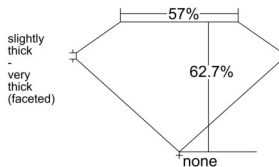

GIA®

FACSIMILE

GIA REPORT 6541313045

Verify this report at GIA.edu

GIA NATURAL DIAMOND DOSSIER®

December 26, 2025
GIA Report Number 6541313045
Shape and Cutting Style ..... Heart Brilliant
Measurements ..... 5.61 x 6.72 x 4.22 mm

GRADING RESULTS

Carat Weight ..... 0.92 carat
Color Grade I
Clarity Grade VVS2

ADDITIONAL GRADING INFORMATION

Polish ..... Excellent
Symmetry ..... Excellent
Fluorescence ..... None
Clarity Characteristics ..... Pinpoint, Cloud
Inscription(s): GIA 6541313045

PROPORTIONS

Profile not to actual proportions

GRADING SCALES

GIA COLOR SCALE		GIA CLARITY SCALE			
COLORLESS	D	VERY VERY SLIGHTLY INCLUDED	FLAWLESS		
	E		INTERNALLY FLAWLESS		
	F	VERY SLIGHTLY INCLUDED	VVS₁		
	G		VVS₂		
	H		VS₁		
	NEAR COLORLESS	I	SLIGHTLY INCLUDED	VS₂	
		J		SI₁	
		FAINT	K	INCLUDED	SI₂
			L		I₁
			M		I₂
VERT LIGHT	N	LIGHT	I₃		
	O				
	P				
	Q				
	R