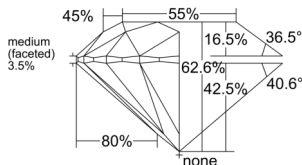

GIA®

FACSIMILE

GIA REPORT 6541307309

Verify this report at GIA.edu

GIA NATURAL DIAMOND DOSSIER®

December 25, 2025
GIA Report Number 6541307309
Shape and Cutting Style ..... Round Brilliant
Measurements ..... 5.11 - 5.14 x 3.21 mm

GRADING RESULTS

Carat Weight ..... 0.51 carat
Color Grade ..... H
Clarity Grade VS2
Cut Grade ..... Excellent

ADDITIONAL GRADING INFORMATION

Polish ..... Excellent
Symmetry ..... Excellent
Fluorescence ..... None
Clarity Characteristics ..... Crystal, Feather
Inscription(s): GIA 6541307309

PROPORTIONS

Profile to actual proportions