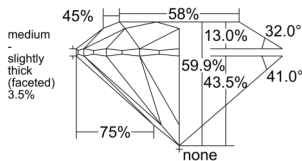

GIA®

FACSIMILE

GIA REPORT 6541301441

Verify this report at GIA.edu

GIA NATURAL DIAMOND DOSSIER®

December 24, 2025
GIA Report Number 6541301441
Shape and Cutting Style ..... Round Brilliant
Measurements ..... 3.71 - 3.73 x 2.23 mm

GRADING RESULTS

Carat Weight ..... 0.18 carat
Color Grade ..... G
Clarity Grade ..... Internally Flawless
Cut Grade ..... Excellent

ADDITIONAL GRADING INFORMATION

Polish ..... Excellent
Symmetry ..... Excellent
Fluorescence ..... None
Clarity Characteristics ..... Minor Details of Polish
Inspection(s): GIA 6541301441

PROPORTIONS

Profile to actual proportions

GRADING SCALES

GIA COLOR SCALE	GIA CLARITY SCALE	GIA CUT SCALE	
D	FLAWLESS	EXCELLENT	
E	INTERNALLY FLAWLESS		
F		VVS₁	VERY GOOD
G	VVS₂		
H	VS₁	GOOD	
I	VS₂		
J	SI₁	FAIR	
K	SI₂		
L	I₁	POOR	
M	I₂		
N	I₃		
O			
P			
Q			
R			
S			
T			
U			
V			
W			
X			
Y			
Z