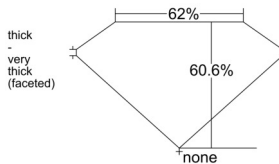

GIA®

FACSIMILE

GIA REPORT 6541300072

Verify this report at GIA.edu

GIA NATURAL DIAMOND DOSSIER®

December 25, 2025
GIA Report Number 6541300072
Shape and Cutting Style ..... Heart Brilliant
Measurements ..... 4.99 x 5.77 x 3.50 mm

GRADING RESULTS

Carat Weight ..... 0.61 carat
Color Grade ..... F
Clarity Grade VVS1

ADDITIONAL GRADING INFORMATION

Polish ..... Very Good
Symmetry ..... Very Good
Fluorescence ..... Faint
Clarity Characteristics ..... Pinpoint, Feather
Inscription(s): GIA 6541300072

PROPORTIONS

Profile not to actual proportions

GRADING SCALES

GIA COLOR SCALE		GIA CLARITY SCALE	
COLORLESS	D	VERY VERY SLIGHTLY INCLUDED	FLAWLESS
	E		INTERNALLY FLAWLESS
	F		VVS₁
	G		VVS₂
	H		VS₁
	I		VS₂
	J		SI₁
	K		SI₂
	L		I₁
	M		I₂
NEAR COLORLESS	N	SLIGHTLY INCLUDED	I₃
	O		
	P		
	Q		
FAINT	R	INCLUDED	
	S		
	T		
	U		
VERT LIGHT	V	INCLUDED	
	W		
	X		
	Y		
LIGHT	Z