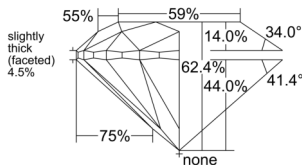

GIA®

FACSIMILE

GIA NATURAL DIAMOND DOSSIER®

December 23, 2025
GIA Report Number 6541287218
Shape and Cutting Style ..... Round Brilliant
Measurements ..... 5.90 - 5.92 x 3.69 mm

GRADING RESULTS

Carat Weight ..... 0.80 carat
Color Grade ..... G
Clarity Grade VVS1
Cut Grade ..... Excellent

ADDITIONAL GRADING INFORMATION

Polish ..... Excellent
Symmetry ..... Excellent
Fluorescence ..... None
Clarity Characteristics..... Pinpoint, Feather, Surface Graining
Inscription(s): GIA 6541287218

GIA REPORT 6541287218

Verify this report at GIA.edu

PROPORTIONS

Profile to actual proportions