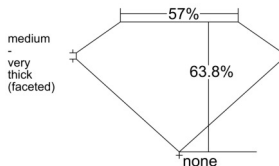

GIA®

FACSIMILE

GIA REPORT 6541272765

Verify this report at GIA.edu

GIA NATURAL DIAMOND DOSSIER®

December 19, 2025
GIA Report Number 6541272765
Shape and Cutting Style ..... Heart Brilliant
Measurements ..... 5.76 x 6.57 x 4.19 mm

GRADING RESULTS

Carat Weight ..... 0.91 carat
Color Grade I
Clarity Grade VS2

ADDITIONAL GRADING INFORMATION

Polish ..... Excellent
Symmetry ..... Excellent
Fluorescence ..... Faint
Clarity Characteristics ..... Crystal
Inscription(s): GIA 6541272765

PROPORTIONS

Profile not to actual proportions

GRADING SCALES

GIA COLOR SCALE		GIA CLARITY SCALE			
COLORLESS	D	VERY VERY SLIGHTLY INCLUDED	FLAWLESS		
	E		INTERNALLY FLAWLESS		
	F	VERY SLIGHTLY INCLUDED	VVS₁		
	G		VVS₂		
	H		VS₁		
	NEAR COLORLESS	I	SLIGHTLY INCLUDED	VS₂	
		J		SI₁	
		FAINT	K	INCLUDED	SI₂
			L		I₁
			M		I₂
VERT LIGHT	N	LIGHT	I₃		
	O				
	P				
	Q				
	R				
	S				
	T