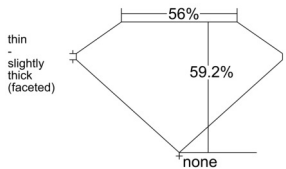

GIA®

FACSIMILE

GIA REPORT 6541271805

Verify this report at GIA.edu

GIA NATURAL DIAMOND DOSSIER®

December 22, 2025
GIA Report Number 6541271805
Shape and Cutting Style ..... Heart Brilliant
Measurements ..... 5.03 x 5.92 x 3.50 mm

GRADING RESULTS

Carat Weight ..... 0.60 carat
Color Grade ..... G
Clarity Grade VVS2

ADDITIONAL GRADING INFORMATION

Polish ..... Very Good
Symmetry ..... Very Good
Fluorescence ..... None
Clarity Characteristics ..... Needle, Cloud, Pinpoint
Inscription(s): GIA 6541271805

PROPORTIONS

Profile not to actual proportions

GRADING SCALES

GIA COLOR SCALE		GIA CLARITY SCALE			
COLORLESS	D	VERY VERY SLIGHTLY INCLUDED	FLAWLESS		
	E		INTERNALLY FLAWLESS		
	F	VERY SLIGHTLY INCLUDED	VVS₁		
	G		VVS₂		
	H		VS₁		
	NEAR COLORLESS	I	SLIGHTLY INCLUDED	VS₂	
		J		S₁	
		FAINT	K	INCLUDED	S₂
			L		I₁
			M		I₂
VERT LIGHT	N	LIGHT	I₃		
	O				
	P				
	Q				
	R