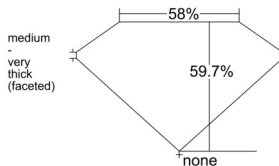

GIA®

FACSIMILE

GIA REPORT 6541270930

Verify this report at GIA.edu

GIA NATURAL DIAMOND DOSSIER®

December 19, 2025
GIA Report Number 6541270930
Shape and Cutting Style ..... Heart Brilliant
Measurements ..... 5.46 x 6.13 x 3.66 mm

GRADING RESULTS

Carat Weight ..... 0.71 carat
Color Grade I
Clarity Grade ..... Internally Flawless

ADDITIONAL GRADING INFORMATION

Polish ..... Excellent
Symmetry ..... Excellent
Fluorescence ..... None
Clarity Characteristics ..... Minor Details of Polish
Inscription(s): GIA 6541270930

PROPORTIONS

Profile not to actual proportions

GRADING SCALES

GIA COLOR SCALE		GIA CLARITY SCALE			
COLORLESS	D	VERY VERY SLIGHTLY INCLUDED	FLAWLESS		
	E		INTERNALLY FLAWLESS		
	F	VERY SLIGHTLY INCLUDED	VVS₁		
	G		VVS₂		
	H		VS₁		
	NEAR COLORLESS	I	SLIGHTLY INCLUDED	VS₂	
		J		SI₁	
		FAINT	K	INCLUDED	SI₂
			L		I₁
			M		I₂
VERT LIGHT	N	INCLUDED	I₃		
	O				
	P				
	Q				
	R				
LIGHT	S				
	T				
	U				
	V				
	W				
X					
Y					
Z