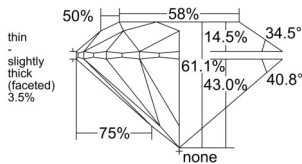

GIA®

FACSIMILE

GIA REPORT 6541269941

Verify this report at GIA.edu

GIA NATURAL DIAMOND DOSSIER®

December 19, 2025
GIA Report Number 6541269941
Shape and Cutting Style ..... Round Brilliant
Measurements ..... 5.34 - 5.38 x 3.27 mm

GRADING RESULTS

Carat Weight ..... 0.58 carat
Color Grade ..... K
Clarity Grade VVS1
Cut Grade ..... Excellent

ADDITIONAL GRADING INFORMATION

Polish ..... Excellent
Symmetry ..... Excellent
Fluorescence ..... None
Clarity Characteristics ..... Internal Graining, Feather
Inspection(s): GIA 6541269941

PROPORTIONS

GRADING SCALES

GIA COLOR SCALE	GIA CLARITY SCALE	GIA CUT SCALE	
D	FLAWLESS	EXCELLENT	
E	INTERNALLY FLAWLESS		
F		VVS₁	VERY GOOD
G	VVS₂		
H	VS₁	GOOD	
I	VS₂		
J	SI₁	FAIR	
K	SI₂		
L	I₁	POOR	
M	I₂		
N	I₃		
O			
P			
Q			
R			
S			
T			
U			
V			
W			
X			
Y			
Z