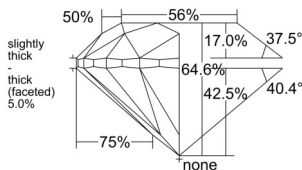

GIA®

FACSIMILE

GIA REPORT 6541258746

Verify this report at GIA.edu

GIA NATURAL DIAMOND DOSSIER®

December 18, 2025
GIA Report Number 6541258746
Shape and Cutting Style ..... Round Brilliant
Measurements ..... 5.98 - 6.05 x 3.89 mm

GRADING RESULTS

Carat Weight ..... 0.90 carat
Color Grade ..... F
Clarity Grade VVS1
Cut Grade ..... Very Good

ADDITIONAL GRADING INFORMATION

Polish ..... Excellent
Symmetry ..... Very Good
Fluorescence ..... Medium Blue
Clarity Characteristics ..... Pinpoint
Inscription(s): GIA 6541258746

PROPORTIONS

Profile to actual proportions