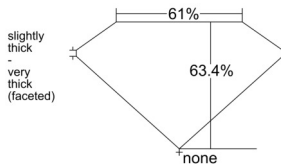

GIA®

FACSIMILE

GIA REPORT 6541256969

Verify this report at GIA.edu

GIA NATURAL DIAMOND DOSSIER®

December 18, 2025
GIA Report Number 6541256969
Shape and Cutting Style ..... Pear Brilliant
Measurements ..... 7.65 x 4.93 x 3.12 mm

GRADING RESULTS

Carat Weight ..... 0.71 carat
Color Grade ..... D
Clarity Grade VS2

ADDITIONAL GRADING INFORMATION

Polish ..... Very Good
Symmetry ..... Excellent
Fluorescence ..... None
Clarity Characteristics ..... Crystal, Cloud, Feather
Inscription(s): GIA 6541256969

PROPORTIONS

Profile not to actual proportions

GRADING SCALES

GIA COLOR SCALE		GIA CLARITY SCALE			
COLORLESS	D	VERY VERY SLIGHTLY INCLUDED	FLAWLESS		
	E		INTERNALLY FLAWLESS		
	F	VERY SLIGHTLY INCLUDED	VVS₁		
	G		VVS₂		
	H		VS₁		
	NEAR COLORLESS	I	SLIGHTLY INCLUDED	VS₂	
		J		SI₁	
		FAINT	K	INCLUDED	SI₂
			L		I₁
			M		I₂
VERT LIGHT	N	LIGHT	I₃		
	O				
	P				
	Q				
	R