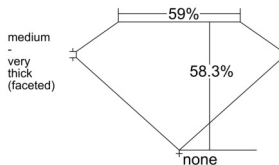

GIA®

FACSIMILE

GIA REPORT 6541233564

Verify this report at GIA.edu

GIA NATURAL DIAMOND DOSSIER®

December 15, 2025
GIA Report Number 6541233564
Shape and Cutting Style ..... Heart Brilliant
Measurements ..... 4.81 x 5.60 x 3.26 mm

GRADING RESULTS

Carat Weight ..... 0.52 carat
Color Grade ..... G
Clarity Grade VS1

ADDITIONAL GRADING INFORMATION

Polish ..... Excellent
Symmetry ..... Very Good
Fluorescence ..... None
Clarity Characteristics ..... Feather, Needle, Pinpoint
Inscription(s): GIA 6541233564

PROPORTIONS

Profile not to actual proportions

GRADING SCALES

GIA COLOR SCALE		GIA CLARITY SCALE			
COLORLESS	D	VERY VERY SLIGHTLY INCLUDED	FLAWLESS		
	E		INTERNALLY FLAWLESS		
	F	VERY SLIGHTLY INCLUDED	VVS₁		
	G		VVS₂		
	H		VS₁		
	NEAR COLORLESS	I	SLIGHTLY INCLUDED	VS₂	
		J		SI₁	
		FAINT	K	INCLUDED	SI₂
			L		I₁
			M		I₂
VERT LIGHT	N	INCLUDED	I₃		
	O				
	P				
	Q				
	R				
LIGHT	S				
	T				
	U				
	V				
	W				
X					
Y					
Z