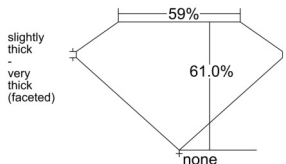

GIA®

FACSIMILE

GIA REPORT 6541228174

Verify this report at GIA.edu

GIA NATURAL DIAMOND DOSSIER®

December 15, 2025
GIA Report Number **6541228174**
Shape and Cutting Style ..... **Heart Brilliant**
Measurements ..... **4.75 x 5.55 x 3.39 mm**

GRADING RESULTS

Carat Weight ..... **0.55 carat**
Color Grade ..... **J**
Clarity Grade **VVS2**

ADDITIONAL GRADING INFORMATION

Polish ..... **Excellent**
Symmetry ..... **Very Good**
Fluorescence ..... **Faint**
Clarity Characteristics ..... **Pinpoint, Cloud**
Inscription(s): **GIA 6541228174**

PROPORTIONS

Profile not to actual proportions

GRADING SCALES

GIA COLOR SCALE		GIA CLARITY SCALE		
NEAR COLORLESS	D	VERY VERY SLIGHTLY INCLUDED	FLAWLESS	
	E		INTERNALLY FLAWLESS	
	F	VERY SLIGHTLY INCLUDED	VVS₁	
	G		VVS₂	
	H		VS₁	
	FAINT	I	SLIGHTLY INCLUDED	VS₂
		J		SI₁
		K	INCLUDED	SI₂
		L		I₁
		M		I₂
LIGHT		N		I₃
	O			
	P			
	Q			
	R			
	S			
	T			
	U			
	V			
	W			
	X			
	Y			
	Z