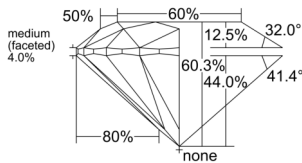

GIA®

FACSIMILE

GIA REPORT 6541224269

Verify this report at GIA.edu

GIA NATURAL DIAMOND DOSSIER®

December 15, 2025
GIA Report Number 6541224269
Shape and Cutting Style ..... Round Brilliant
Measurements ..... 4.85 - 4.88 x 2.93 mm

GRADING RESULTS

Carat Weight ..... 0.42 carat
Color Grade ..... E
Clarity Grade ..... Internally Flawless
Cut Grade ..... Excellent

ADDITIONAL GRADING INFORMATION

Polish ..... Excellent
Symmetry ..... Excellent
Fluorescence ..... Medium Blue
Clarity Characteristics ..... Minor Details of Polish
Inspection(s): GIA 6541224269

PROPORTIONS

Profile to actual proportions

GRADING SCALES

GIA COLOR SCALE	GIA CLARITY SCALE	GIA CUT SCALE	
D	FLAWLESS	EXCELLENT	
E	INTERNALLY FLAWLESS		
F		VVS₁	VERY GOOD
G	VVS₂		
H	VS₁	GOOD	
I	VS₂		
J	SI₁	FAIR	
K	SI₂		
L	I₁	POOR	
M			
N			
O	I₂		
P			
Q			
R	I₃		
S			
T			
U			
V			
W			
X			
Y			
Z