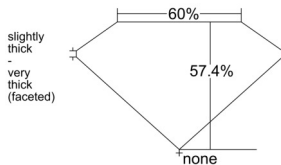

GIA®

FACSIMILE

GIA REPORT 6541217839

Verify this report at GIA.edu

GIA NATURAL DIAMOND DOSSIER®

December 11, 2025
GIA Report Number 6541217839
Shape and Cutting Style ..... Heart Brilliant
Measurements ..... 5.42 x 6.21 x 3.57 mm

GRADING RESULTS

Carat Weight ..... 0.71 carat
Color Grade ..... D
Clarity Grade VS2

ADDITIONAL GRADING INFORMATION

Polish ..... Excellent
Symmetry ..... Very Good
Fluorescence ..... None
Clarity Characteristics ..... Crystal
Inscription(s): GIA 6541217839

PROPORTIONS

Profile not to actual proportions

GRADING SCALES

GIA COLOR SCALE		GIA CLARITY SCALE			
COLORLESS	D	VERY VERY SLIGHTLY INCLUDED	FLAWLESS		
	E		INTERNALLY FLAWLESS		
	F	VERY SLIGHTLY INCLUDED	VVS₁		
	G		VVS₂		
	H		VS₁		
	NEAR COLORLESS	I	SLIGHTLY INCLUDED	VS₂	
		J		SI₁	
		FAINT	K	INCLUDED	SI₂
			L		I₁
			M		I₂
VERT LIGHT	N	LIGHT	I₃		
	O				
	P				
	Q				
	R