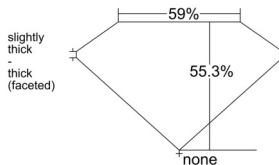

GIA®

FACSIMILE

GIA REPORT 6541215277

Verify this report at GIA.edu

GIA NATURAL DIAMOND DOSSIER®

December 11, 2025
GIA Report Number 6541215277
Shape and Cutting Style ..... Heart Brilliant
Measurements ..... 5.59 x 6.31 x 3.49 mm

GRADING RESULTS

Carat Weight ..... 0.72 carat
Color Grade ..... H
Clarity Grade VVS2

ADDITIONAL GRADING INFORMATION

Polish ..... Excellent
Symmetry ..... Excellent
Fluorescence ..... Faint
Clarity Characteristics ..... Pinpoint, Surface Graining
Inscription(s): GIA 6541215277

PROPORTIONS

Profile not to actual proportions

GRADING SCALES

GIA COLOR SCALE		GIA CLARITY SCALE			
COLORLESS	D	VERY VERY SLIGHTLY INCLUDED	FLAWLESS		
	E		INTERNALLY FLAWLESS		
	F	VERY SLIGHTLY INCLUDED	VVS₁		
	G		VVS₂		
	H		VS₁		
	NEAR COLORLESS	I	SLIGHTLY INCLUDED	VS₂	
		J		SI₁	
		FAINT	K	INCLUDED	SI₂
			L		I₁
			M		I₂
VERT LIGHT			N	INCLUDED	I₃
			O		
			P		
	Q				
LIGHT	R				
	S				
	T				
	U				
	V				
	Z