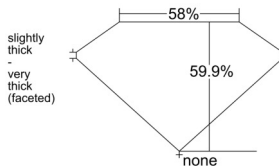

GIA®

FACSIMILE

GIA REPORT 6541215225

Verify this report at GIA.edu

GIA NATURAL DIAMOND DOSSIER®

December 11, 2025
GIA Report Number 6541215225
Shape and Cutting Style ..... Heart Brilliant
Measurements ..... 5.33 x 6.19 x 3.71 mm

GRADING RESULTS

Carat Weight ..... 0.72 carat
Color Grade I
Clarity Grade VS2

ADDITIONAL GRADING INFORMATION

Polish ..... Excellent
Symmetry ..... Very Good
Fluorescence ..... None
Clarity Characteristics ..... Crystal
Inscription(s): GIA 6541215225

PROPORTIONS

Profile not to actual proportions

GRADING SCALES

GIA COLOR SCALE		GIA CLARITY SCALE			
COLORLESS	D	VERY VERY SLIGHTLY INCLUDED	FLAWLESS		
	E		INTERNALLY FLAWLESS		
	F	VERY SLIGHTLY INCLUDED	VVS₁		
	G		VVS₂		
	H		VS₁		
	NEAR COLORLESS	I	SLIGHTLY INCLUDED	VS₂	
		J		SI₁	
		FAINT	K	INCLUDED	SI₂
			L		I₁
			M		I₂
VERT LIGHT	N	LIGHT	I₃		
	O				
	P				
	Q				
	R