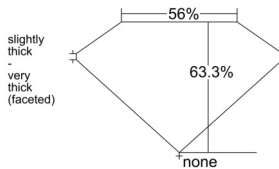

GIA®

FACSIMILE

GIA REPORT 6541214679

Verify this report at GIA.edu

GIA NATURAL DIAMOND DOSSIER®

December 12, 2025
GIA Report Number 6541214679
Shape and Cutting Style ..... Heart Brilliant
Measurements ..... 5.51 x 5.94 x 3.77 mm

GRADING RESULTS

Carat Weight ..... 0.73 carat
Color Grade ..... J
Clarity Grade VVS1

ADDITIONAL GRADING INFORMATION

Polish ..... Excellent
Symmetry ..... Excellent
Fluorescence ..... None
Clarity Characteristics ..... Cloud, Pinpoint, Feather
Inscription(s): GIA 6541214679

PROPORTIONS

Profile not to actual proportions

GRADING SCALES

GIA COLOR SCALE		GIA CLARITY SCALE			
COLORLESS	D	VERY VERY SLIGHTLY INCLUDED	FLAWLESS		
	E		INTERNALLY FLAWLESS		
	F	VERY SLIGHTLY INCLUDED	VVS₁		
	G		VVS₂		
	H		VS₁		
	NEAR COLORLESS	I	SLIGHTLY INCLUDED	VS₂	
		J		SI₁	
		FAINT	K	INCLUDED	SI₂
			L		I₁
			M		I₂
VERT LIGHT	N	INCLUDED	I₃		
	O				
	P				
	Q				
	R				
LIGHT	S				
	T				
	U				
	V				
	W				
X					
Y					
Z