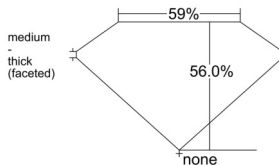

GIA®

FACSIMILE

GIA REPORT 6541213816

Verify this report at GIA.edu

GIA NATURAL DIAMOND DOSSIER®

December 11, 2025
GIA Report Number 6541213816
Shape and Cutting Style ..... Heart Brilliant
Measurements ..... 5.47 x 6.14 x 3.44 mm

GRADING RESULTS

Carat Weight ..... 0.61 carat
Color Grade I
Clarity Grade VS2

ADDITIONAL GRADING INFORMATION

Polish ..... Excellent
Symmetry ..... Very Good
Fluorescence ..... None
Clarity Characteristics ..... Cloud, Crystal
Inscription(s): GIA 6541213816

PROPORTIONS

Profile not to actual proportions

GRADING SCALES

GIA COLOR SCALE		GIA CLARITY SCALE			
COLORLESS	D	VERY VERY SLIGHTLY INCLUDED	FLAWLESS		
	E		INTERNALLY FLAWLESS		
	F	VERY SLIGHTLY INCLUDED	VVS₁		
	G		VVS₂		
	H		VS₁		
	NEAR COLORLESS	I	SLIGHTLY INCLUDED	VS₂	
		J		SI₁	
		FAINT	K	INCLUDED	SI₂
			L		I₁
			M		I₂
VERT LIGHT	N	NOT GRADED	I₃		
	O				
	P				
	Q				
	R				
	S				
LIGHT	T				
	U				
	V				
	W				
	X				
Y					
Z