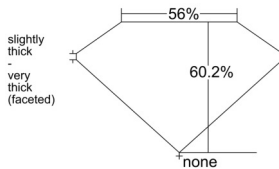

GIA®

FACSIMILE

GIA REPORT 6541213199

Verify this report at GIA.edu

GIA NATURAL DIAMOND DOSSIER®

December 12, 2025
GIA Report Number 6541213199
Shape and Cutting Style ..... Heart Brilliant
Measurements ..... 5.15 x 6.18 x 3.72 mm

GRADING RESULTS

Carat Weight ..... 0.70 carat
Color Grade ..... H
Clarity Grade VS2

ADDITIONAL GRADING INFORMATION

Polish ..... Excellent
Symmetry ..... Excellent
Fluorescence ..... None
Clarity Characteristics ..... Feather
Inscription(s): GIA 6541213199

PROPORTIONS

Profile not to actual proportions

GRADING SCALES

GIA COLOR SCALE		GIA CLARITY SCALE		
NEAR COLORLESS	D	VERY VERY SLIGHTLY INCLUDED	FLAWLESS	
	E		INTERNALLY FLAWLESS	
	F	VERY SLIGHTLY INCLUDED	VVS₁	
	G		VVS₂	
	H		VS₁	
	FAINT	I	SLIGHTLY INCLUDED	VS₂
		J		SI₁
		K	INCLUDED	SI₂
		L		I₁
		M		I₂
LIGHT	N		I₃	
	O			
	P			
	Q			
	R			
	S			
	T			
	U			
	V			
	W			
	X			
	Y			
	Z