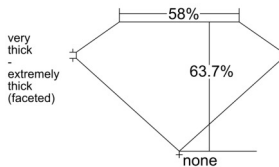

GIA®

FACSIMILE

GIA REPORT 6541213092

Verify this report at GIA.edu

GIA NATURAL DIAMOND DOSSIER®

December 12, 2025
GIA Report Number 6541213092
Shape and Cutting Style ..... Heart Brilliant
Measurements ..... 5.40 x 6.36 x 4.05 mm

GRADING RESULTS

Carat Weight ..... 0.90 carat
Color Grade ..... D
Clarity Grade SI2

ADDITIONAL GRADING INFORMATION

Polish ..... Excellent
Symmetry ..... Very Good
Fluorescence ..... None
Clarity Characteristics ..... Feather
Inscription(s): GIA 6541213092

PROPORTIONS

Profile not to actual proportions

GRADING SCALES

GIA COLOR SCALE		GIA CLARITY SCALE			
COLORLESS	D	VERY VERY SLIGHTLY INCLUDED	FLAWLESS		
	E		INTERNALLY FLAWLESS		
	F	VERY SLIGHTLY INCLUDED	VVS₁		
	G		VVS₂		
	H		VS₁		
	NEAR COLORLESS	I	SLIGHTLY INCLUDED	VS₂	
		J		SI₁	
		FAINT	K	INCLUDED	SI₂
			L		I₁
			M		I₂
VERT LIGHT	N	LIGHT	I₃		
	O				
	P				
	Q				
	R