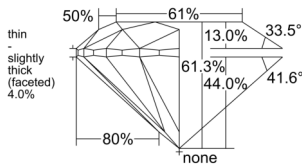

GIA®

FACSIMILE

GIA REPORT 6541206767

Verify this report at GIA.edu

GIA NATURAL DIAMOND DOSSIER®

December 11, 2025
GIA Report Number 6541206767
Shape and Cutting Style ..... Round Brilliant
Measurements ..... 5.40 - 5.43 x 3.32 mm

GRADING RESULTS

Carat Weight ..... 0.60 carat
Color Grade L
Clarity Grade VVS1
Cut Grade ..... Excellent

ADDITIONAL GRADING INFORMATION

Polish ..... Excellent
Symmetry ..... Excellent
Fluorescence ..... Faint
Clarity Characteristics ..... Feather
Inscription(s): GIA 6541206767

PROPORTIONS

GRADING SCALES

GIA COLOR SCALE	GIA CLARITY SCALE	GIA CUT SCALE
COLOURLESS	FLAWLESS	EXCELLENT
D	INTERNALLY FLAWLESS	
E	VVS₁	VERY GOOD
F		
G	VS₁	GOOD
H		
I	SI₁	FAIR
J		
K	I₁	POOR
L		
M	I₂	
N		
O	I₃	
P		
Q		
R		
S		
T		
U		
V		
W		
X		
Y		
Z