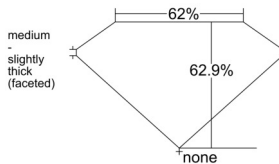

GIA®

FACSIMILE

GIA REPORT 6541203517

Verify this report at GIA.edu

GIA NATURAL DIAMOND DOSSIER®

December 10, 2025
GIA Report Number 6541203517
Shape and Cutting Style ..... Oval Brilliant
Measurements ..... 6.97 x 5.02 x 3.16 mm

GRADING RESULTS

Carat Weight ..... 0.70 carat
Color Grade L
Clarity Grade VS1

ADDITIONAL GRADING INFORMATION

Polish ..... Excellent
Symmetry ..... Excellent
Fluorescence ..... Faint
Clarity Characteristics ..... Feather, Cloud, Pinpoint
Inscription(s): GIA 6541203517

PROPORTIONS

Profile not to actual proportions

GRADING SCALES

GIA COLOR SCALE		GIA CLARITY SCALE			
COLORLESS	D	VERY VERY SLIGHTLY INCLUDED	FLAWLESS		
	E		INTERNALLY FLAWLESS		
	F	VERY SLIGHTLY INCLUDED	VVS₁		
	G		VVS₂		
	H		VS₁		
	NEAR COLORLESS	I	SLIGHTLY INCLUDED	VS₂	
		J		SI₁	
		FAINT	K	INCLUDED	SI₂
			L		I₁
			M		I₂
VERT LIGHT	N	LIGHT	I₃		
	O				
	P				
	Q				
	R