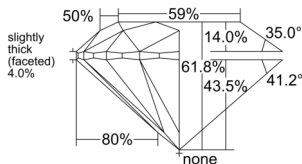

GIA®

FACSIMILE

GIA NATURAL DIAMOND DOSSIER®

December 10, 2025
GIA Report Number 6541200602
Shape and Cutting Style ..... Round Brilliant
Measurements ..... 5.53 - 5.54 x 3.42 mm

GRADING RESULTS

Carat Weight ..... 0.65 carat
Color Grade ..... G
Clarity Grade S11
Cut Grade ..... Excellent

ADDITIONAL GRADING INFORMATION

Polish ..... Excellent
Symmetry ..... Excellent
Fluorescence ..... None
Clarity Characteristics ..... Cloud
Inscription(s): GIA 6541200602

GIA REPORT 6541200602

Verify this report at GIA.edu

PROPORTIONS

Profile to actual proportions