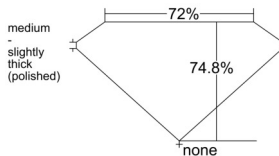

GIA®

FACSIMILE

GIA REPORT 6541196476

Verify this report at GIA.edu

GIA NATURAL DIAMOND DOSSIER®

December 10, 2025
GIA Report Number 6541196476
Shape and Cutting Style ..... Square Modified Brilliant
Measurements ..... 3.93 x 3.88 x 2.91 mm

GRADING RESULTS

Carat Weight ..... 0.36 carat
Color Grade ..... F
Clarity Grade VVS1

ADDITIONAL GRADING INFORMATION

Polish ..... Very Good
Symmetry ..... Very Good
Fluorescence ..... None
Clarity Characteristics ..... Pinpoint, Feather
Inscription(s): GIA 6541196476

PROPORTIONS

Profile not to actual proportions

GRADING SCALES

GIA COLOR SCALE		GIA CLARITY SCALE			
COLORLESS	D	VERY VERY SLIGHTLY INCLUDED	FLAWLESS		
	E		INTERNALLY FLAWLESS		
	F	VERY SLIGHTLY INCLUDED	VVS₁		
	G		VVS₂		
	H		VS₁		
	NEAR COLORLESS	I	SLIGHTLY INCLUDED	VS₂	
		J		SI₁	
		FAINT	K	INCLUDED	SI₂
			L		I₁
			M		I₂
VERT LIGHT	N	LIGHT	I₃		
	O				
	P				
	Q				
	R				
	S				
	T