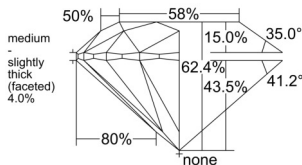

GIA®

FACSIMILE

GIA REPORT 6541191899

Verify this report at GIA.edu

GIA NATURAL DIAMOND DOSSIER®

December 08, 2025
GIA Report Number 6541191899
Shape and Cutting Style ..... Round Brilliant
Measurements ..... 4.68 - 4.72 x 2.94 mm

GRADING RESULTS

Carat Weight ..... 0.40 carat
Color Grade ..... F
Clarity Grade VS2
Cut Grade ..... Excellent

ADDITIONAL GRADING INFORMATION

Polish ..... Excellent
Symmetry ..... Excellent
Fluorescence ..... Faint
Clarity Characteristics ..... Feather, Crystal
Inscription(s): GIA 6541191899

PROPORTIONS

GRADING SCALES

GIA COLOR SCALE	GIA CLARITY SCALE	GIA CUT SCALE	
D	FLAWLESS	EXCELLENT	
E	INTERNALLY FLAWLESS		
F		VVS₁	VERY GOOD
G	VVS₂		
H	VS₁	GOOD	
I	VS₂		
J	SI₁	FAIR	
K	SI₂		
L	I₁	POOR	
M	I₂		
N	I₃		
O			
P			
Q			
R			
S			
T			
U			
V			
W			
X			
Y			
Z