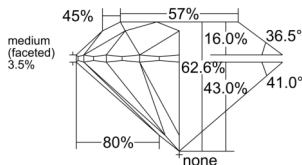

GIA®

FACSIMILE

GIA NATURAL DIAMOND DOSSIER®

December 08, 2025
GIA Report Number 6541188449
Shape and Cutting Style ..... Round Brilliant
Measurements ..... 5.22 - 5.25 x 3.28 mm

GRADING RESULTS

Carat Weight ..... 0.55 carat
Color Grade ..... H
Clarity Grade S11
Cut Grade ..... Excellent

ADDITIONAL GRADING INFORMATION

Polish ..... Excellent
Symmetry ..... Excellent
Fluorescence ..... None
Clarity Characteristics ..... Crystal
Inscription(s): GIA 6541188449

GIA REPORT 6541188449

Verify this report at GIA.edu

PROPORTIONS

Profile to actual proportions