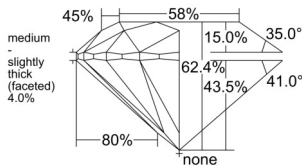

GIA®

FACSIMILE

GIA NATURAL DIAMOND DOSSIER®

December 08, 2025
GIA Report Number 6541186246
Shape and Cutting Style ..... Round Brilliant
Measurements ..... 5.21 - 5.25 x 3.26 mm

GRADING RESULTS

Carat Weight ..... 0.55 carat
Color Grade ..... E
Clarity Grade VVS2
Cut Grade ..... Excellent

ADDITIONAL GRADING INFORMATION

Polish ..... Excellent
Symmetry ..... Excellent
Fluorescence ..... Faint
Clarity Characteristics ..... Pinpoint
Inscription(s): GIA 6541186246

GIA REPORT 6541186246

Verify this report at GIA.edu

PROPORTIONS

GRADING SCALES

GIA COLOR SCALE

COLORLESS	D
	E
	F
	G
	H
	I
	J
NEAR COLORLESS	K
	L
	M
FAIN	N
	O
	P
	Q
VERY LIGHT	R
	S
	T
	U
	V
	W
	X
	Y
LIGHT	Z

GIA CLARITY SCALE

	FLAWLESS
	INTERNALLY FLAWLESS
VERY VERY SLIGHTLY INCLUDED	VVS₁
	VVS₂
VERY SLIGHTLY INCLUDED	VS₁
	VS₂
SLIGHTLY INCLUDED	SI₁
	SI₂
	I₁
	I₂
INCLUDED	I₃

GIA CUT SCALE

	EXCELLENT
	VERY GOOD
	GOOD
	FAIR
	POOR